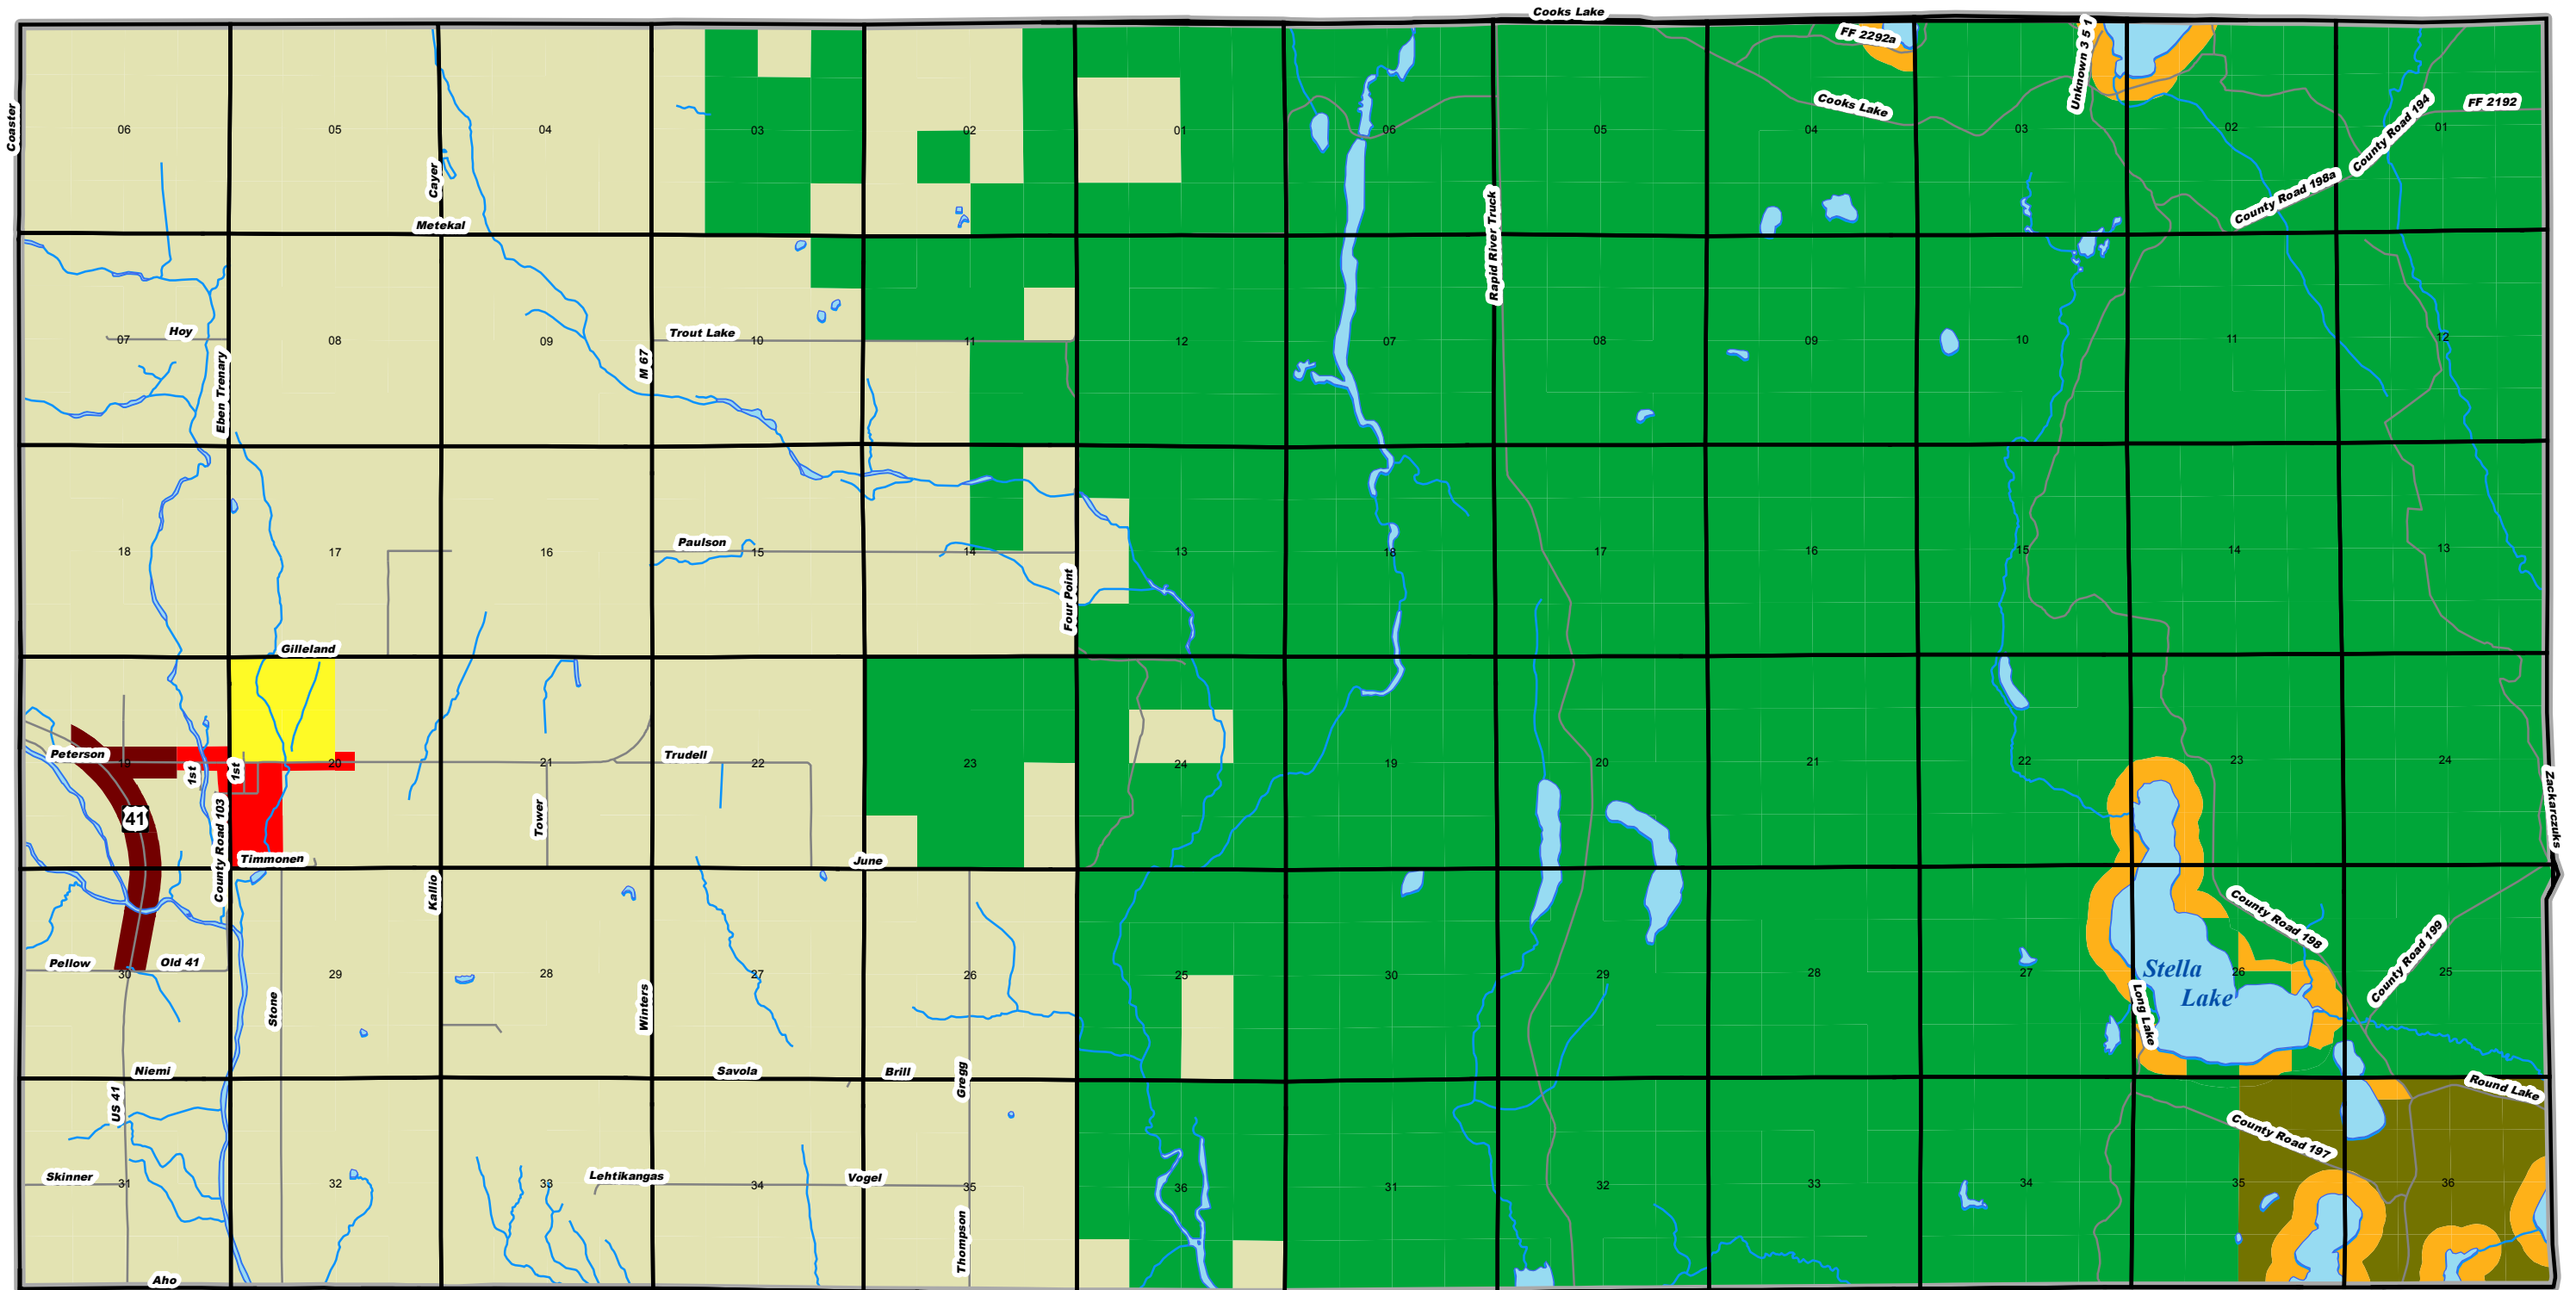

Mathias Township Zoning

DRAFT--2/17/2010

- TIMBER PRODUCTION**
- RESOURCE PRODUCTION**
- LAKE SHORE/RIVER**
- RURAL RESIDENTIAL 1**
- RESIDENTIAL TWO**
- TOWN DEVELOPMENT ONE**
- TOWN DEVELOPMENT TWO**
- TOWNSHIP BOUNDARY**
- ROADS**
- LAKES**
- RIVERS**